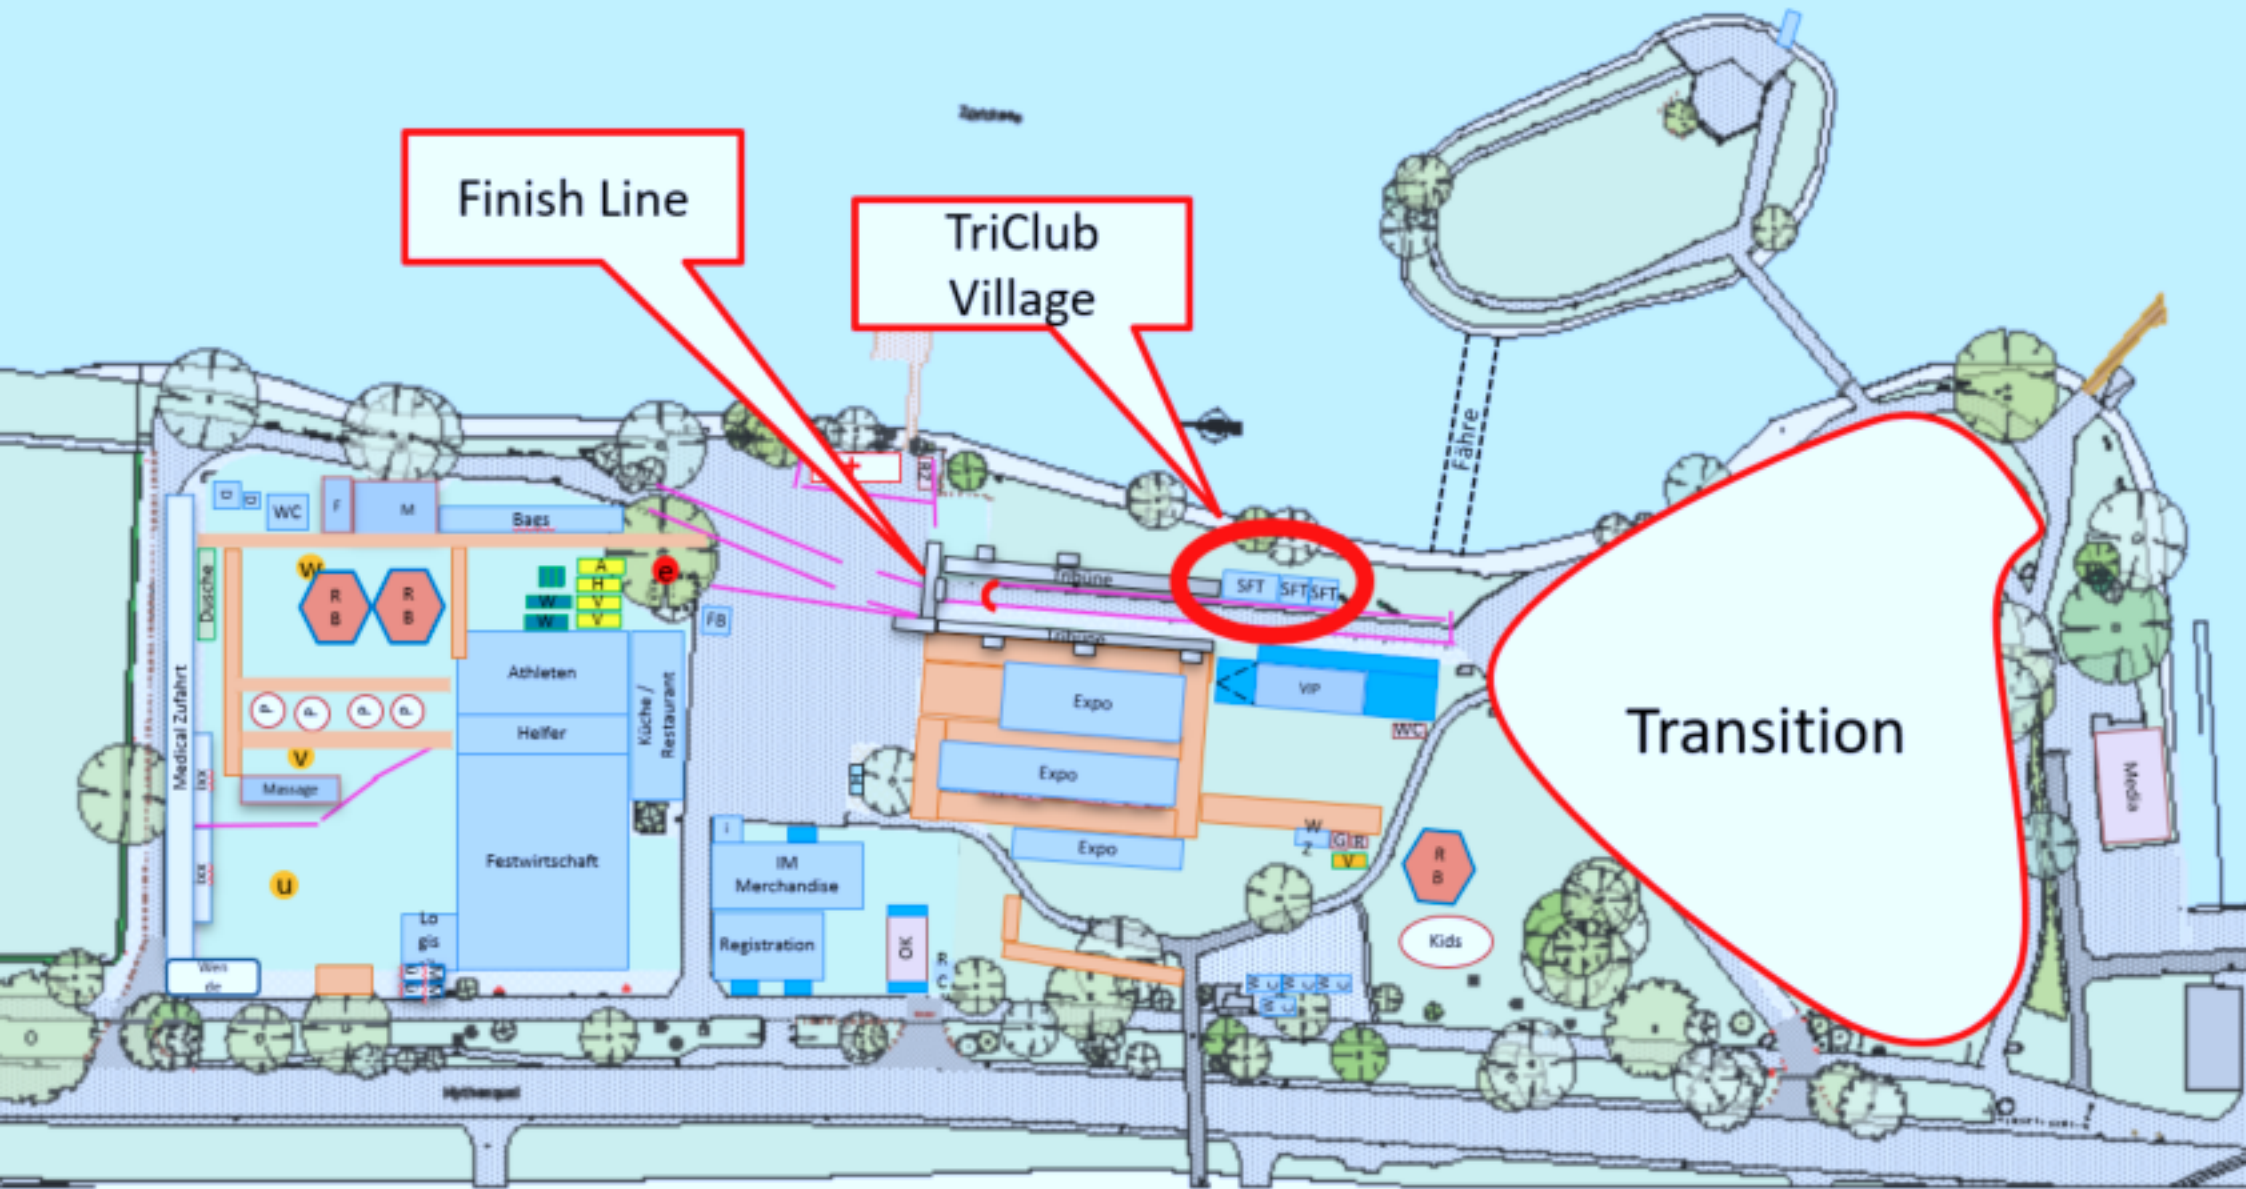

IMZH Layout 2018

10m 20m 30m 40m 50m 60m 70m 80m 90m 100m

Finish Line

TriClub Village

Transition